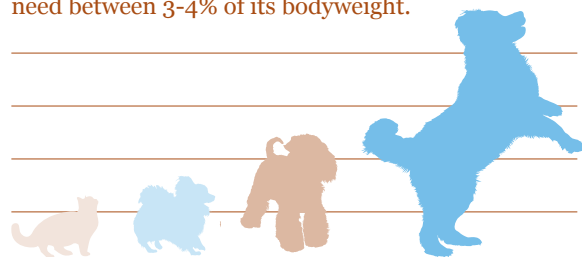

 Introduce BARF meals gradually, alternating with foods your pet is used to or mixing BARF foods in with their current brand, increasing the ratio day by day.

 Your pet will probably start to eat less – this is quite normal, as they are getting more goodness and less added bulk in their food.

How much do I need?

Every dog is an individual, so the amount you feed them will depend on many factors such as breed, level of activity, general health and even the weather. Each owner should get to know their own pet's requirements. A rough guideline for a healthy adult dog or cat is 1-2% of its bodyweight daily; a growing puppy or kitten will need between 3-4% of its bodyweight.